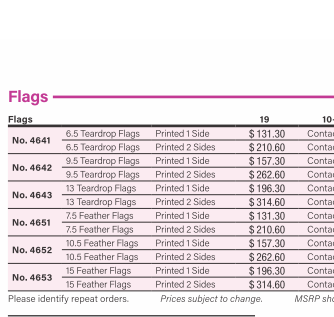

Table Covers

	19	10+
Table Covers		
No. 4631	6 Table Throws	$201.50 Contact Us
No. 4632	6 Fitted Throws	$241.80 Contact Us
No. 4633	6 Fitted Table Covers	$201.50 Contact Us
No. 4634	6 Fitted Table Covers	$241.80 Contact Us
No. 4635	6 Stretch-Fit Table Covers	$416.00 Contact Us
No. 4636	8 Stretch-Fit Table Covers	$458.90 Contact Us
Please identify repeat orders. Prices subject to change. MSRP shown. G