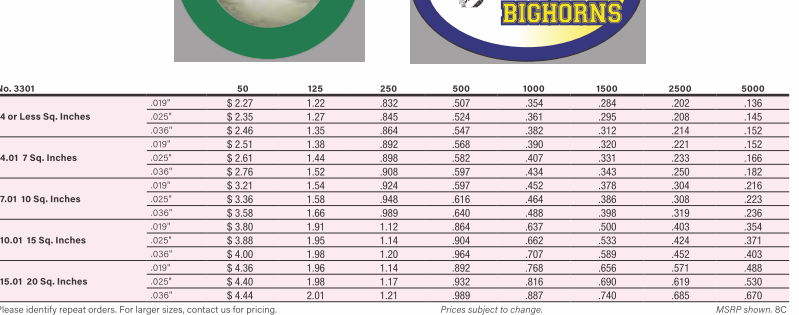

Canopy Tents

	50	125	250	500	1000	1500	2500	5000
Canopy Tents								
No. 4611	10 x 10 Standard Frame	$131.30	100	$802.10	Contact Us	Contact Us	Contact Us	Contact Us
No. 4612	10 x 10 Premium Frame	$1,003.60	Contact Us	Contact Us	Contact Us	Contact Us	Contact Us	Contact Us
No. 4613	10 x 15 Premium Frame	$1,432.60	Contact Us	Contact Us	Contact Us	Contact Us	Contact Us	Contact Us
No. 4627	10 x 20 Premium Frame	$1,834.30	Contact Us	Contact Us	Contact Us	Contact Us	Contact Us	Contact Us
Please identify repeat orders. Prices subject to change. MSRP shown. G