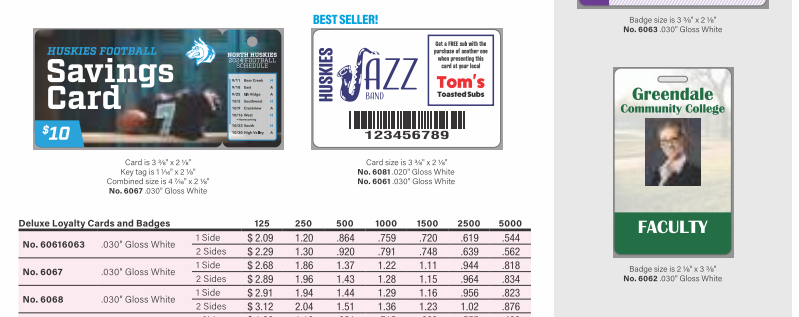

Deluxe Loyalty Cards and Badges

	125	250	500	1000	1500	2500	5000
Deluxe Loyalty Cards and Badges							
No. 4992	1 Side	$2.09	1.20	.864	.759	.720	.619
No. 6061/6063	2 Sides	$2.29	1.30	.920	.791	.748	.639
No. 6067	1 Side	$2.68	1.86	1.37	1.22	1.11	.944
No. 6068	2 Sides	$2.89	1.96	1.43	1.28	1.15	.964
No. 6081	1 Side	$2.91	1.94	1.44	1.29	1.16	.966
No. 6082	2 Sides	$3.12	2.04	1.51	1.36	1.23	1.02
No. 6081	1 Side	$1.96	1.16	.831	.715	.669	.555
No. 6081	2 Sides	$2.17	1.28	.889	.750	.695	.576
Matte Varnish Either Side		$.945	.495	.269	.157	.113	.071
Numbering / Barcodes Either Side		$ .521	.320	.205	.174	.165	.131
Please identify repeat orders. Prices subject to change. MSRP shown. 5A-B-C