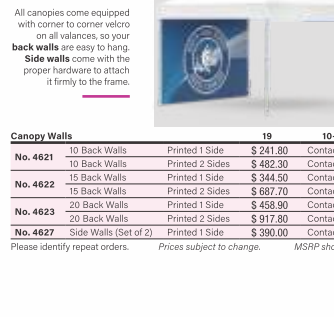

Back and Side Walls

	19	10+
Back and Side Walls		
No. 4621	10 Back Walls Printed 1 Side	$241.80 Contact Us
No. 4622	10 Back Walls Printed 2 Sides	$482.30 Contact Us
No. 4622	15 Back Walls Printed 1 Side	$344.50 Contact Us
No. 4622	15 Back Walls Printed 2 Sides	$687.70 Contact Us
No. 4623	20 Back Walls Printed 1 Side	$458.90 Contact Us
No. 4623	20 Back Walls Printed 2 Sides	$917.80 Contact Us
No. 4627	Side Walls (Set of 2)	$390.00 Contact Us
Please identify repeat orders. Prices subject to change. MSRP shown. G