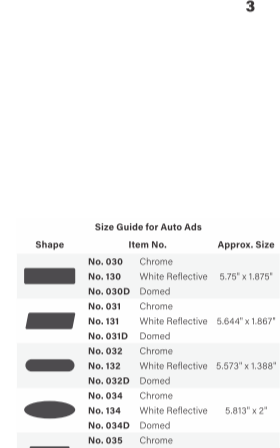

Deluxe Loyalty Cards and Badges	125	250	500	1000	1500	2500	5000
No. 6061 .030" Gloss White - 1 Side	$ 2.09	1.20	.864	.759	720	619	544
No. 6067 .030" Gloss White - 2 Sides	$ 2.29	1.30	.920	.791	748	639	562
No. 6068 .030" Gloss White - 2 Sides	$ 2.89	1.96	1.43	1.28	1.15	964	834
No. 6068 030" Gloss White - 1 Side	$ 2.91	1.94	1.44	1.29	1.16	956	823
No. 6068 030" Gloss White - 2 Sides	$ 3.12	2.04	1.51	1.36	1.23	1.02	.876
Matte Varnish Either Side	$ .945	.495	.269	.197	.113	.071	.043
Numbering/Barcodes/ID/HR Side	$ .521	.320	.205	.174	.165	.131	.111

Please identify repeat orders. Prices subject to change. MSRP shown. 5A-B-C

Card is 3 1/4" x 2 1/4"
Key tag is 1 1/2" x 2 1/4"
Combined size is 5 1/2" x 2 1/4"
No. 6067 030" Gloss White

Card size is 3 1/4" x 2 1/4"
No. 6065 030" Gloss White

Card size is 3 1/4" x 2 1/4"
No. 6065 030" Gloss White

Deluxe Loyalty Cards and Badges	125	250	500	1000	1500	2500	5000
No. 6061 .030" Gloss White - 1 Side	$ 2.09	1.20	.864	.759	720	619	544
No. 6067 .030" Gloss White - 2 Sides	$ 2.29	1.30	.920	.791	748	639	562
No. 6068 .030" Gloss White - 2 Sides	$ 2.89	1.96	1.43	1.28	1.15	964	834
No. 6068 030" Gloss White - 1 Side	$ 2.91	1.94	1.44	1.29	1.16	956	823
No. 6068 030" Gloss White - 2 Sides	$ 3.12	2.04	1.51	1.36	1.23	1.02	.876
Matte Varnish Either Side	$ .945	.495	.269	.197	.113	.071	.043
Numbering/Barcodes/ID/HR Side	$ .521	.320	.205	.174	.165	.131	.111

All material thicknesses are approximate.

Card size is 3 1/4" x 2 1/4"
Key tag is 1 1/2" x 2 1/4"
Combined size is 5 1/2" x 2 1/4"
No. 6067 030" Gloss White