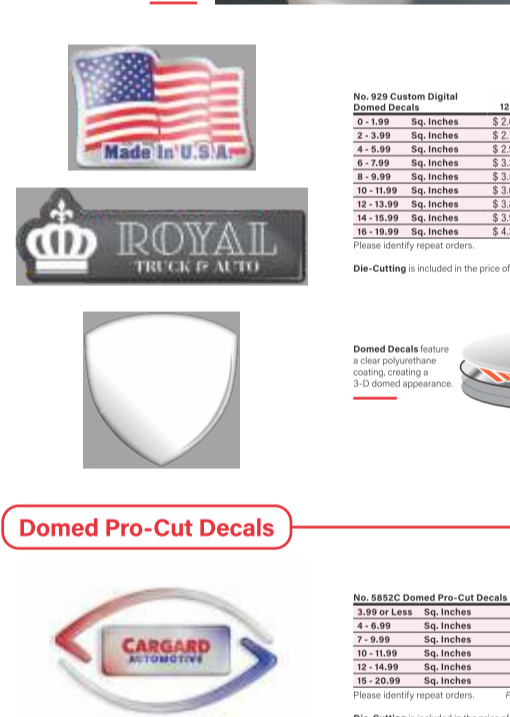

Auto Ads

Shape	Item No.	Chrome	Approx. Size
Rectangle	No. 030	White Reflective	5.75" x 1.875"
Rectangle	No. 130	Domed	
Rectangle	No. 030D	Chrome	
Rectangle	No. 031	White Reflective	5.644" x 1.867"
Rectangle	No. 031D	Domed	
Rectangle	No. 032	Chrome	
Rectangle	No. 132	White Reflective	5.573" x 1.388"
Rectangle	No. 032D	Domed	
Rectangle	No. 034	Chrome	
Rectangle	No. 134	White Reflective	5.813" x 2"
Rectangle	No. 034D	Domed	
Rectangle	No. 035	Chrome	
Rectangle	No. 135	White Reflective	5.793" x 1.912"
Rectangle	No. 035D	Domed	
Rectangle	No. 036	Chrome	
Rectangle	No. 136	White Reflective	5.791" x 1.912"
Rectangle	No. 036D	Domed	
Rectangle	No. 039	Chrome	
Rectangle	No. 139	White Reflective	5.81" x 1.907"
Rectangle	No. 039D	Domed	
Rectangle	No. 040	Chrome	
Rectangle	No. 140	White Reflective	5.733" x 1.865"
Rectangle	No. 040D	Domed	
Rectangle	No. 041	Chrome	
Rectangle	No. 141	White Reflective	5.766" x 1.827"
Rectangle	No. 041D	Domed	
Rectangle	No. 054	Chrome	
Rectangle	No. 154	White Reflective	5.701" x 1.873"
Rectangle	No. 054D	Domed	
Rectangle	No. 055	Chrome	
Rectangle	No. 155	White Reflective	4" x 2"
Rectangle	No. 055D	Domed	
Rectangle	No. 056	Chrome	
Rectangle	No. 156	White Reflective	4.5" x 2.125"
Rectangle	No. 056D	Domed	
Rectangle	No. 918D	Domed	6" x 1.5"
Rectangle	No. 919D	Domed	5.75" x 1.875"

Chrome Flat Auto Ad pictured above. Find Auto Ad templates online.

Card is 3 1/4" x 2 1/4"
Key tag is 1 1/2" x 2 1/4"
Combined size is 5 1/2" x 2 1/4"
No. 6067 030" Gloss White

Domed Decals	125	250	500	1000	1500	2500	5000
No. 030-030D, 918D, 919D - 4-Color Process	$ 3.41	2.50	2.22	1.94	1.84	1.73	1.60
No. 80582 - 4-Color Process	$ 2.43	1.70	988	665	625	551	502

Please identify repeat orders. Prices subject to change. MSRP shown. 7C

Card is 3 1/4" x 2 1/4"
Key tag is 1 1/2" x 2 1/4"
Combined size is 5 1/2" x 2 1/4"
No. 6067 030" Gloss White