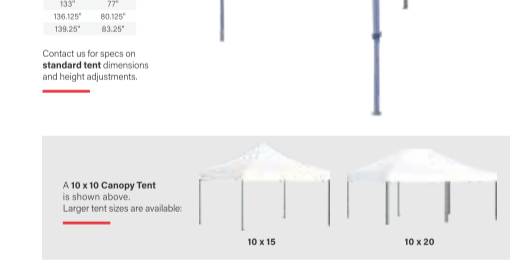

Domed Decals for Keyless Remotes

Domed Decals	125	250	500	1000	1500	2500	5000
No. 030-030D, 918D, 919D - 4-Color Process	$ 3.41	2.50	2.22	1.94	1.84	1.73	1.60
No. 80582 - 4-Color Process	$ 2.43	1.70	988	665	625	551	502

Please identify repeat orders. Prices subject to change. MSRP shown. 7C

Card is 3 1/4" x 2 1/4"
Key tag is 1 1/2" x 2 1/4"
Combined size is 5 1/2" x 2 1/4"
No. 6067 030" Gloss White