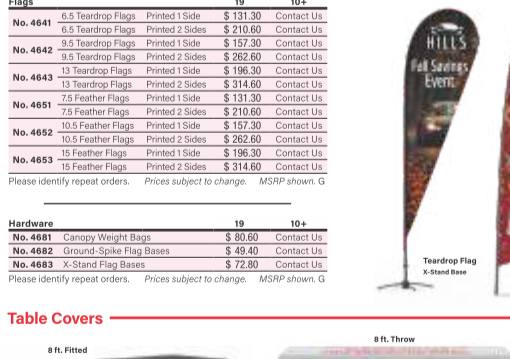

Domed Pro-Cut Decals

No. 5852 Domed Pro-Cut Decals	500	1000	1500	2500	5000
3.98 or Less - Sq. Inches	$ 1.93	1.50	1.35	1.11	.950
4 - 6.99 - Sq. Inches	$ 2.77	2.58	2.27	1.78	1.48
7 - 9.99 - Sq. Inches	$ 3.98	3.63	3.15	2.35	2.06
10 - 11.99 - Sq. Inches	$ 4.75	4.32	3.77	2.95	2.45
12 - 14.99 - Sq. Inches	$ 5.58	5.42	4.72	3.72	3.05
15 - 20.99 - Sq. Inches	$ 8.08	7.27	6.32	4.95	4.06

Please identify repeat orders. Prices subject to change. MSRP shown. 3C-D

Die-Cutting is included in the price of this item. Contact us for art preparation guidelines.