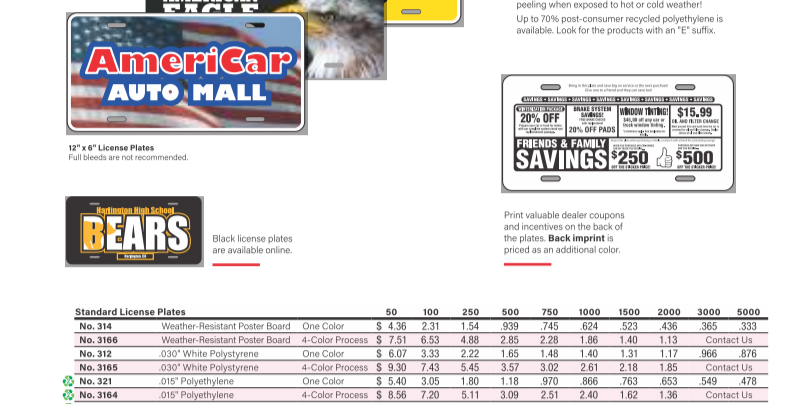

2023 Automotive Products

Print valuable dealer coupons and incentives on the back of the plates. **Back Imprint** is priced as an additional color.

Please identify repeat orders. Prices subject to change. MSRP shown. 7 A-B-C-D

2 We will advise you if an order is not suitable for our production methods.