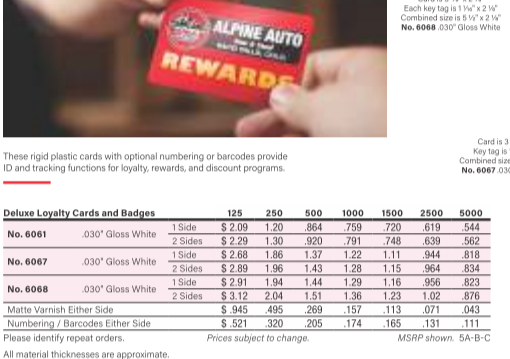

Static Stick Service Decals

Individual: No. 780 Clear | No. 1715 White
On a Roll: No. 1250 Clear | No. 1615 White

Individual: No. 781 Clear | No. 1716 White
On a Roll: No. 1256 Clear | No. 1216 White

Individual: No. 782 Clear | No. 1717 White
On a Roll: No. 1257 Clear | No. 1217 White

Individual: No. 685 Clear | No. 1718 White
On a Roll: No. 1203 Clear | No. 1212 White

Individual: No. 682 Clear | No. 1714 White
On a Roll: No. 1204 Clear | No. 1214 White

Static Stick Service Clings	250	500	1000	1500	2500	5000	10,000	15,000
No. 680-682, 12021204, 12121214, 17181714 - One Color	$ 1.04	.583	.368	.272	203	142	101	091
No. 12121214, 17181714 - 4-Color Process	$ 1.52	.826	.499	.375	274	182	130	118
No. 780-782, 12051207, 12151217, 17181717 - One Color	$ 1.14	.646	.402	.300	225	168	113	101
12151217, 17181717 - 4-Color Process	$ 1.60	.889	.530	.403	295	209	146	125
Each Add'l Color	$ .469	.238	.129	.104	.071	.041	.032	.028

Please identify repeat orders. Prices subject to change. MSRP shown. 5 A-B-C-D

Card is 3 1/4" x 2 1/4"
Each key tag is 1 1/2" x 2 1/4"
Combined size is 5 1/2" x 2 1/4"
No. 6068 030" Gloss White