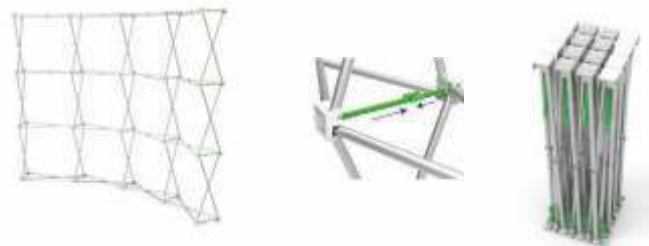

Optional Items:

- 2 LED Lights
- Hard Case for Shipping
- Podium with Graphics

Price Includes Shipping

To the Lower 48 States

appliedgraphics
a Visual Communications Company

www.appliedgraphicsnc.com

919.774.7446